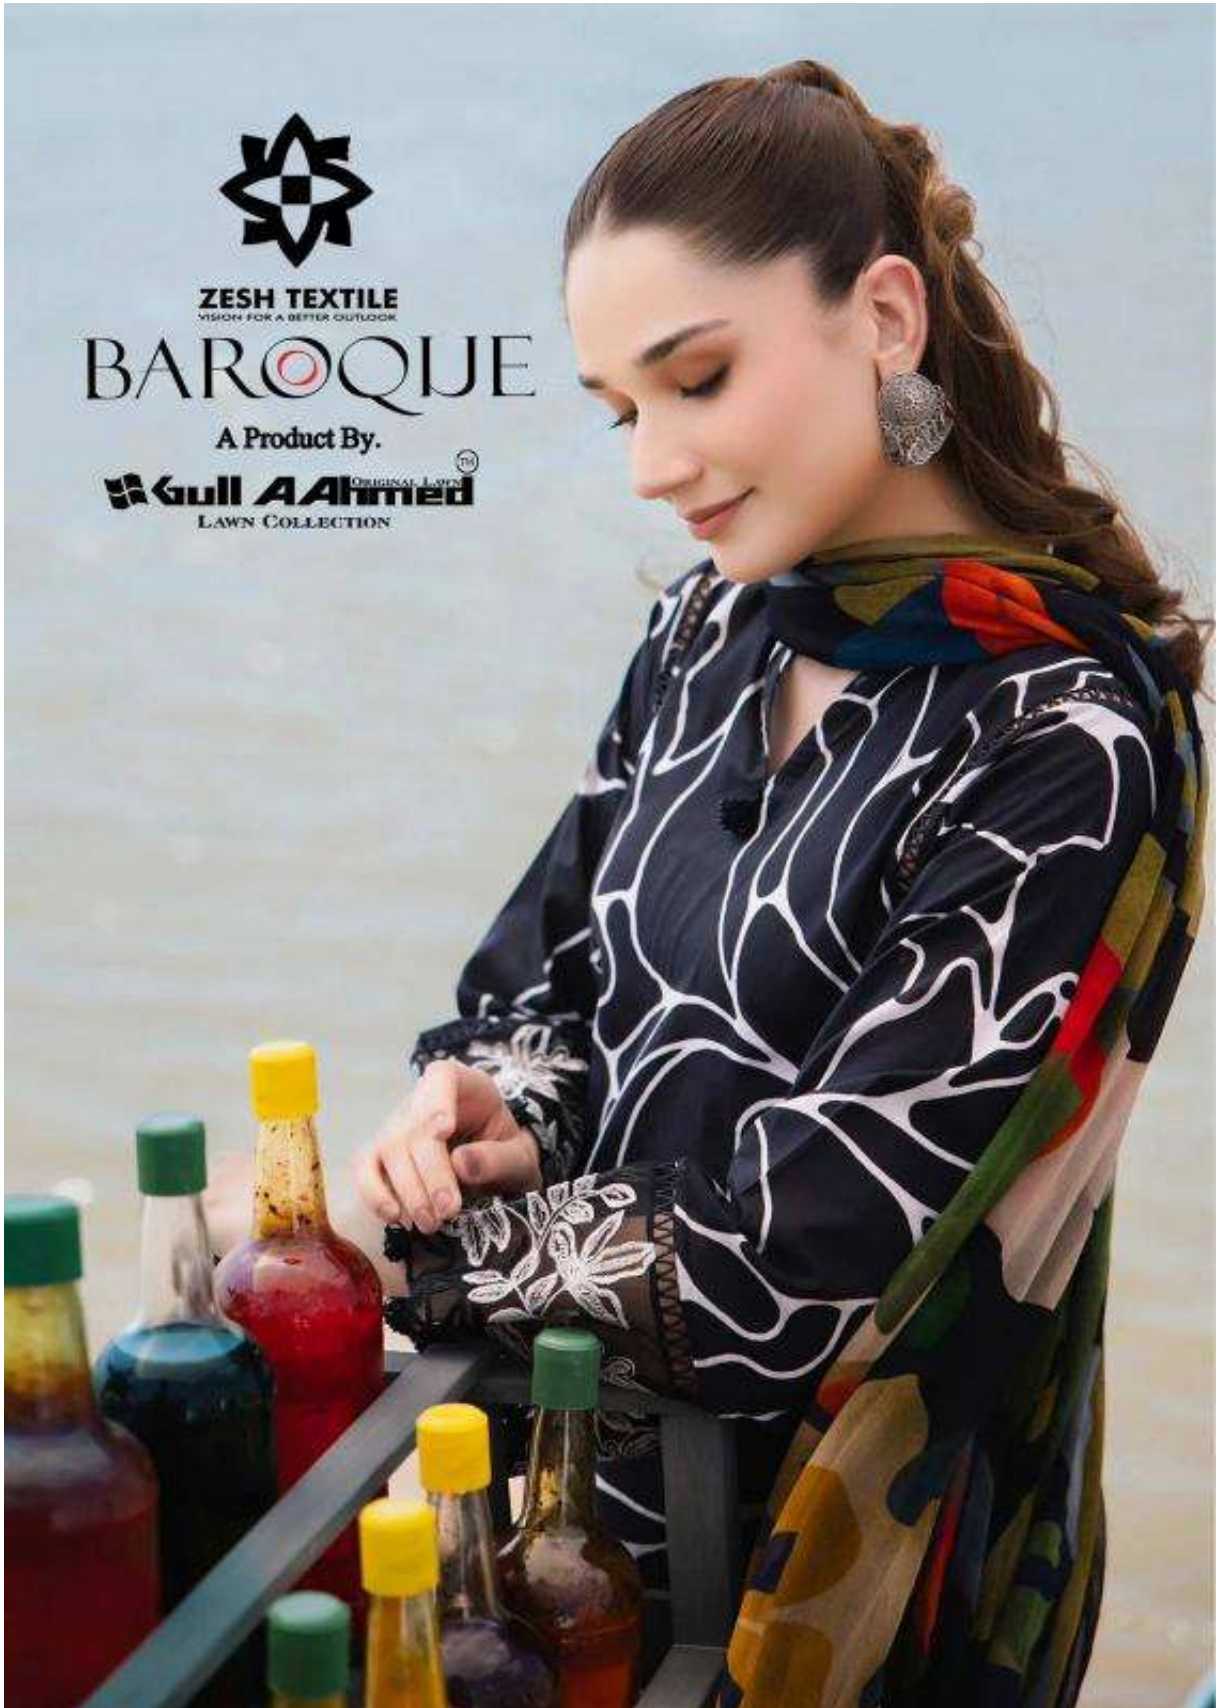

**ZESH TEXTILE**  
VISION FOR A BETTER OUTLOOK

ZESH TEXTILE  
VISION FOR A BETTER OUTLOOK

# BAROQUE

A Product By.

 **Gull AHMED** ORIGINAL LAWN<sup>TM</sup>  
LAWN COLLECTION

**ZESH TEXTILE**  
VISION FOR A BETTER OUTLOOK

**1001**

**ZESH TEXTILE**  
VISION FOR A BETTER OUTLOOK

**ZESH TEXTILE**

VISION FOR A BETTER OUTLOOK