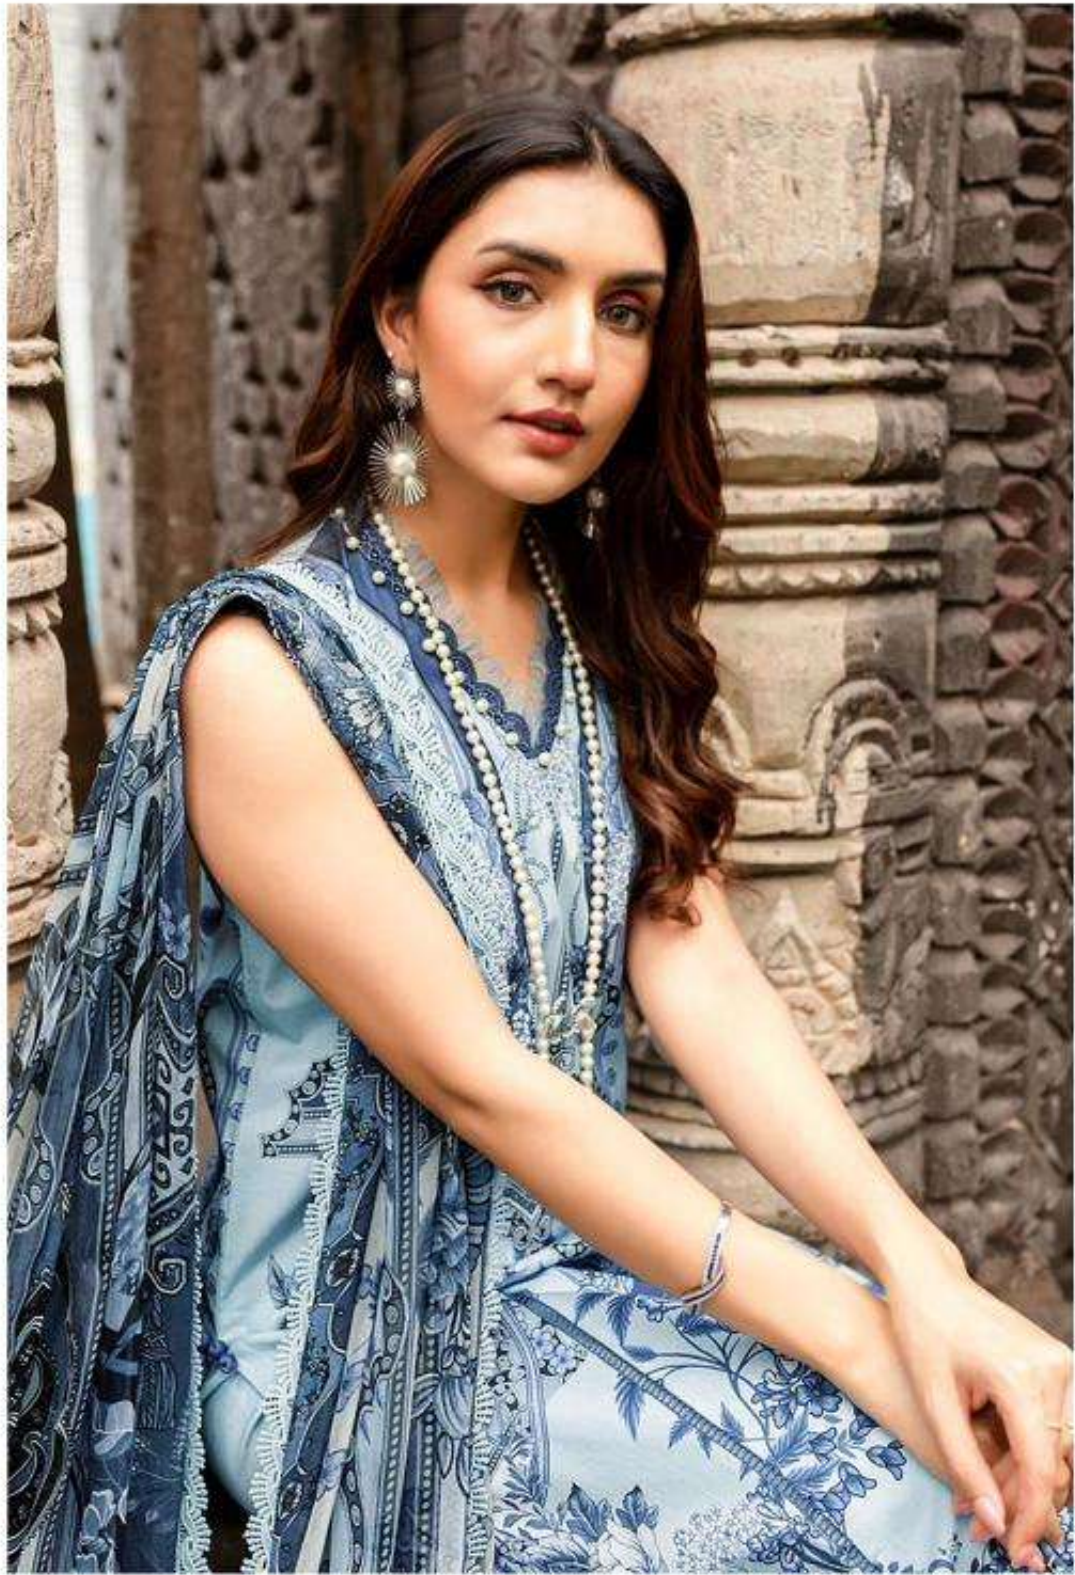

**ZESH TEXTILE**  
VISION FOR A BETTER OUTLOOK

ZESH TEXTILE  
VISION FOR A BETTER OUTLOOK

# BAROQUE

A Product By.

 **Gull AHMED** ORIGINAL LAWN<sup>TM</sup>  
LAWN COLLECTION

**ZESH TEXTILE**  
VISION FOR A BETTER OUTLOOK

**1001**

**ZESH TEXTILE**  
VISION FOR A BETTER OUTLOOK

**ZESH TEXTILE**

VISION FOR A BETTER OUTLOOK